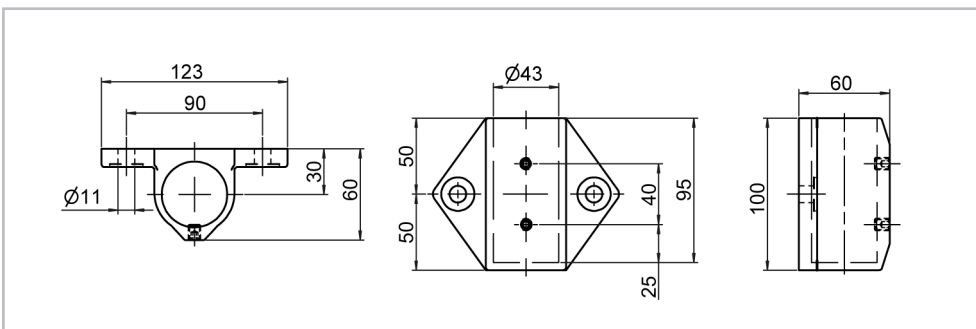

Wandlager, 1-schalig Wall bearing, 1-shell

Bestell-Nr. **RV-2044 c***
Order no.

Ø
42.4
mm
1 1/4"