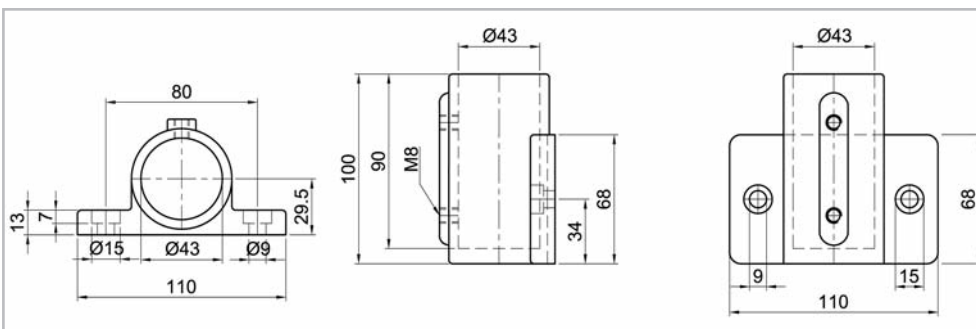

Wandlager, 1-schalig Wall bearing, 1-shell

Bestell-Nr. **RV-2123***
Order no.