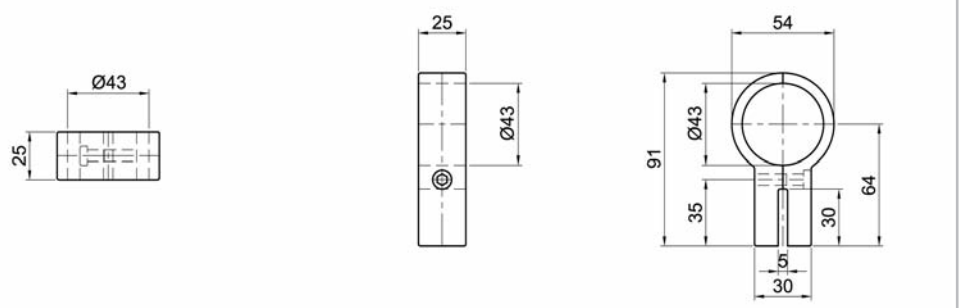

Bestell-Nr. **RV-2137***
Order no.

Glashalter, 2-schalig Glass holder, 2-shell